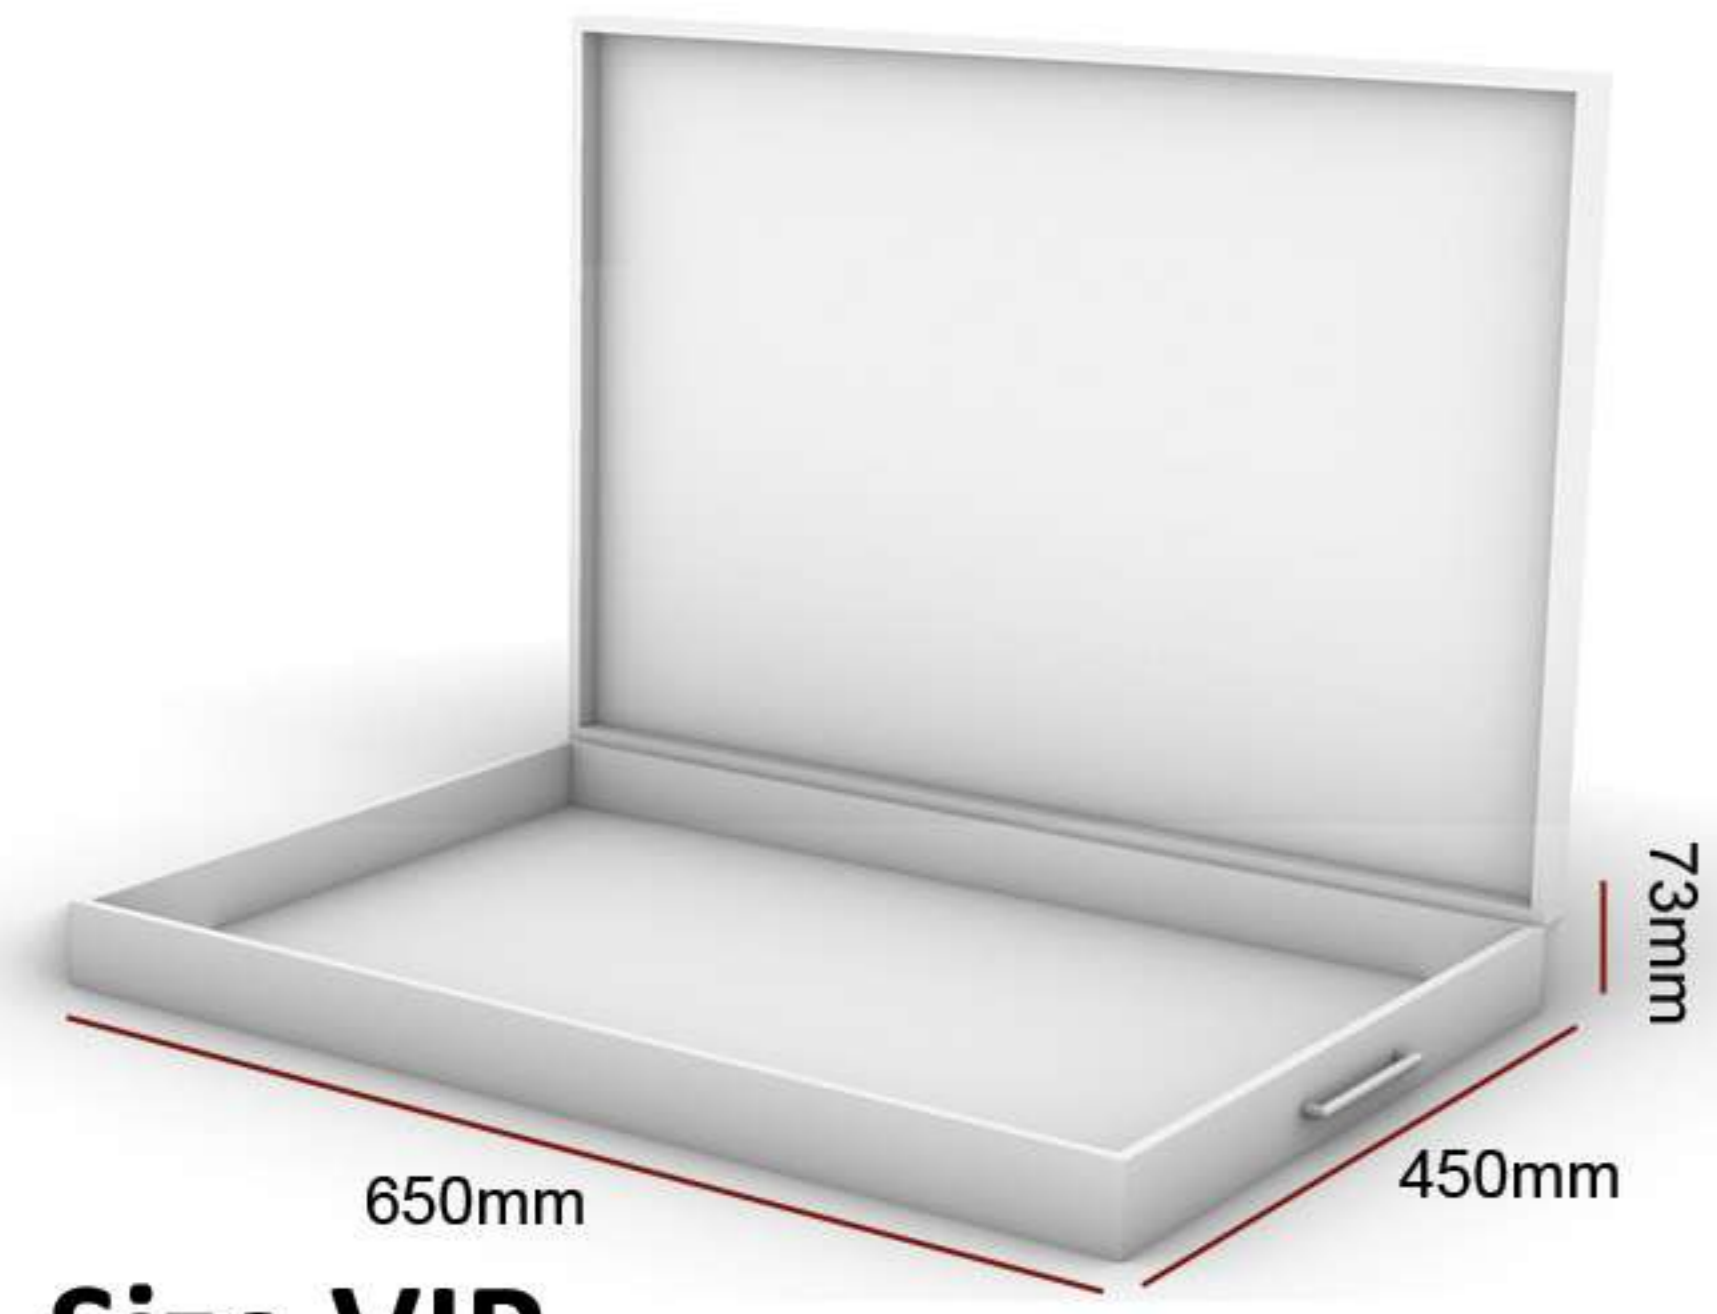

Blue

Green

Red

Blue

Green

Termeh Box VIP

Size VIP

Size VIP Oval