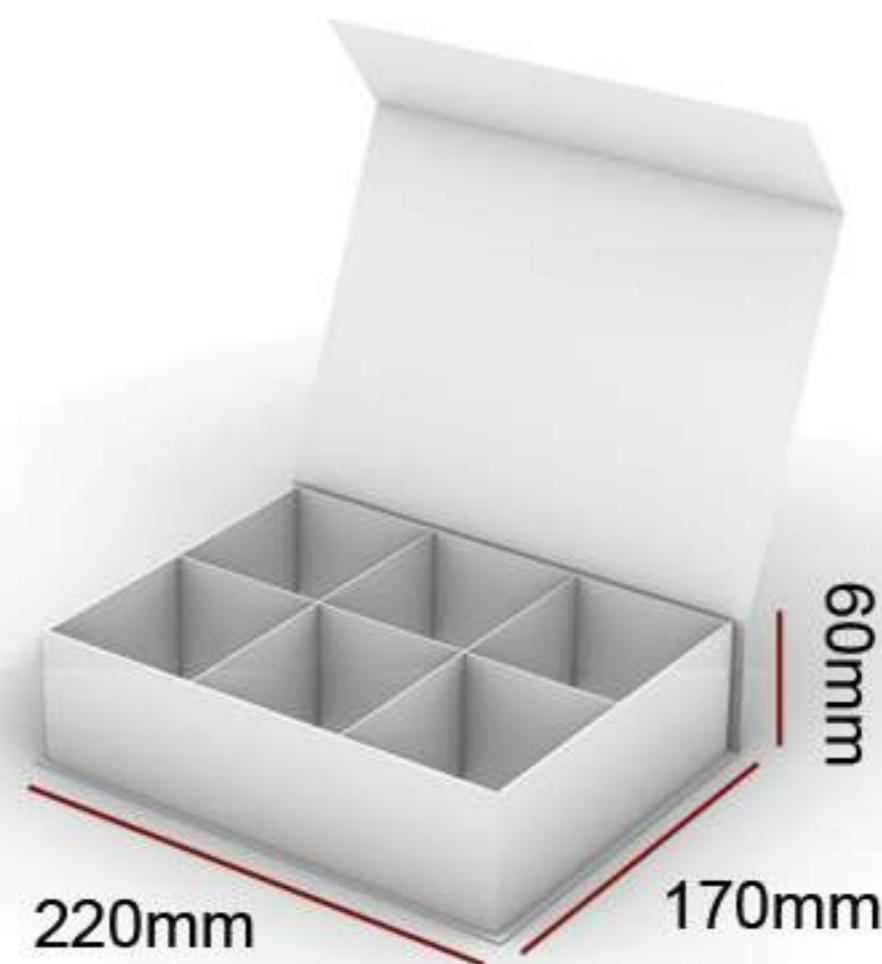

Colored Wooden Box

Size R-M
4-Section Divided

Black

Brown

Size R-Z
10-Section Divided

Black

Brown

Size T06
06-Section Divided

Size R-L
12-Section Divided

Black

Brown

Size R-B
20-Section Divided

Black

Brown

Tailored to fit whatever you have in mind!

Design to suit any purpose.