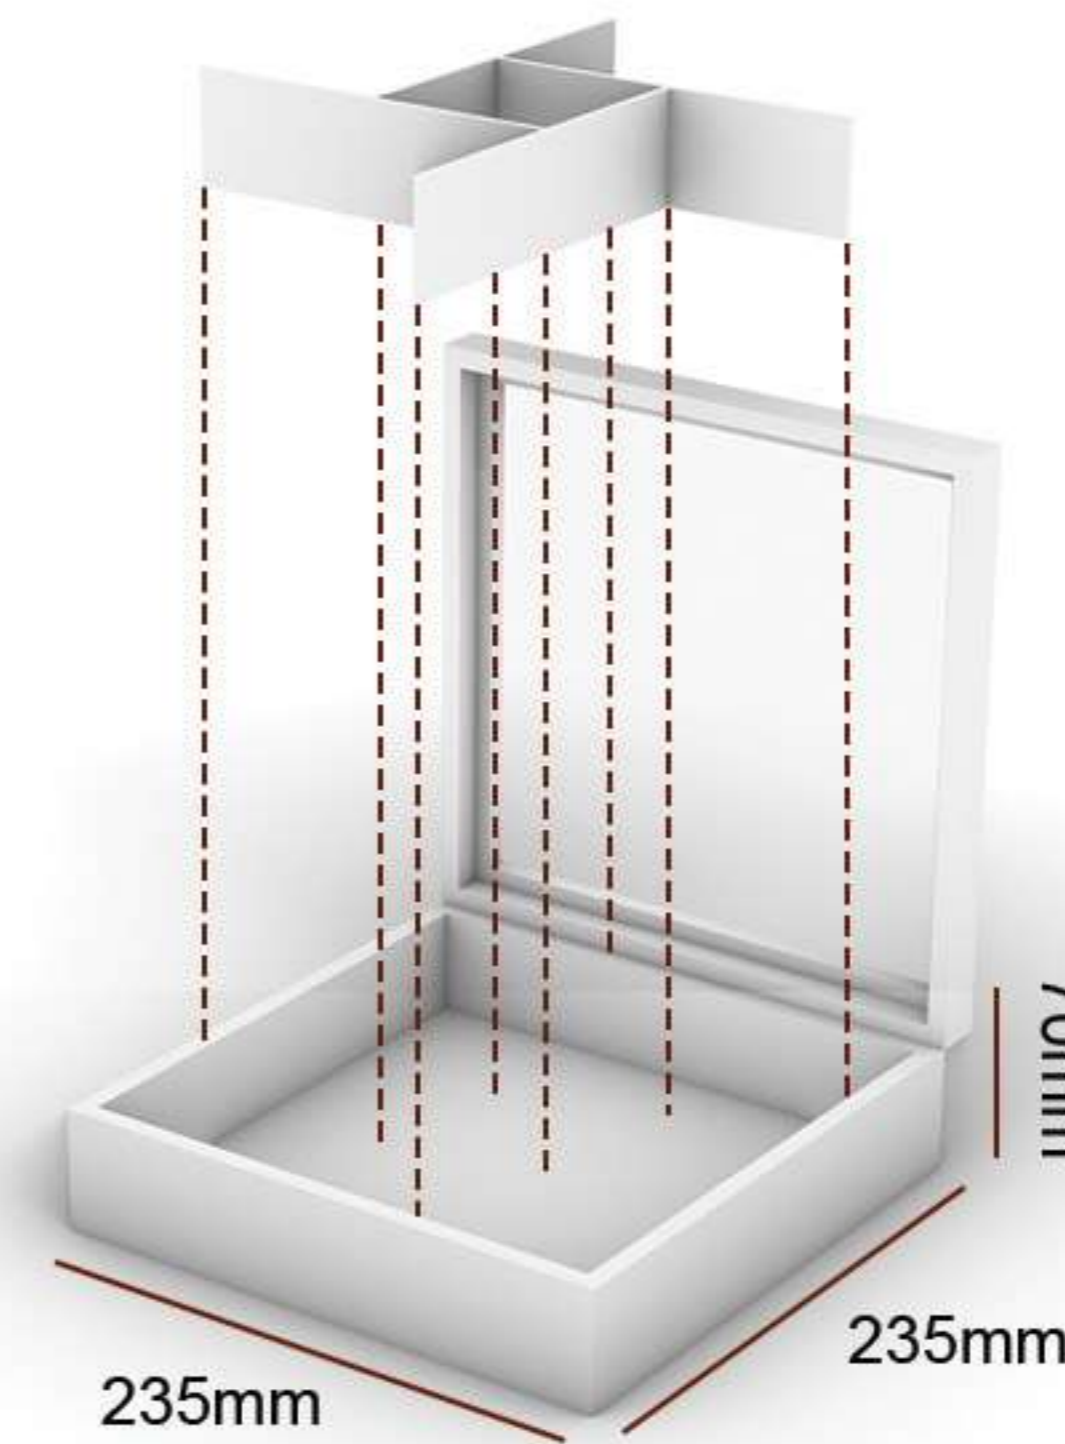

Size R-L
12-Section Divided

Black

Brown

Size R-B
20-Section Divided

Black

Brown

Tailored to fit whatever you have in mind!

Design to suit any purpose.

Colored Wooden Box - Glass Door

Size X-M
4-Section Divided

White

Brown

Size X-Z
5-Section Divided

White

Brown

Size X-L
5-Section Divided