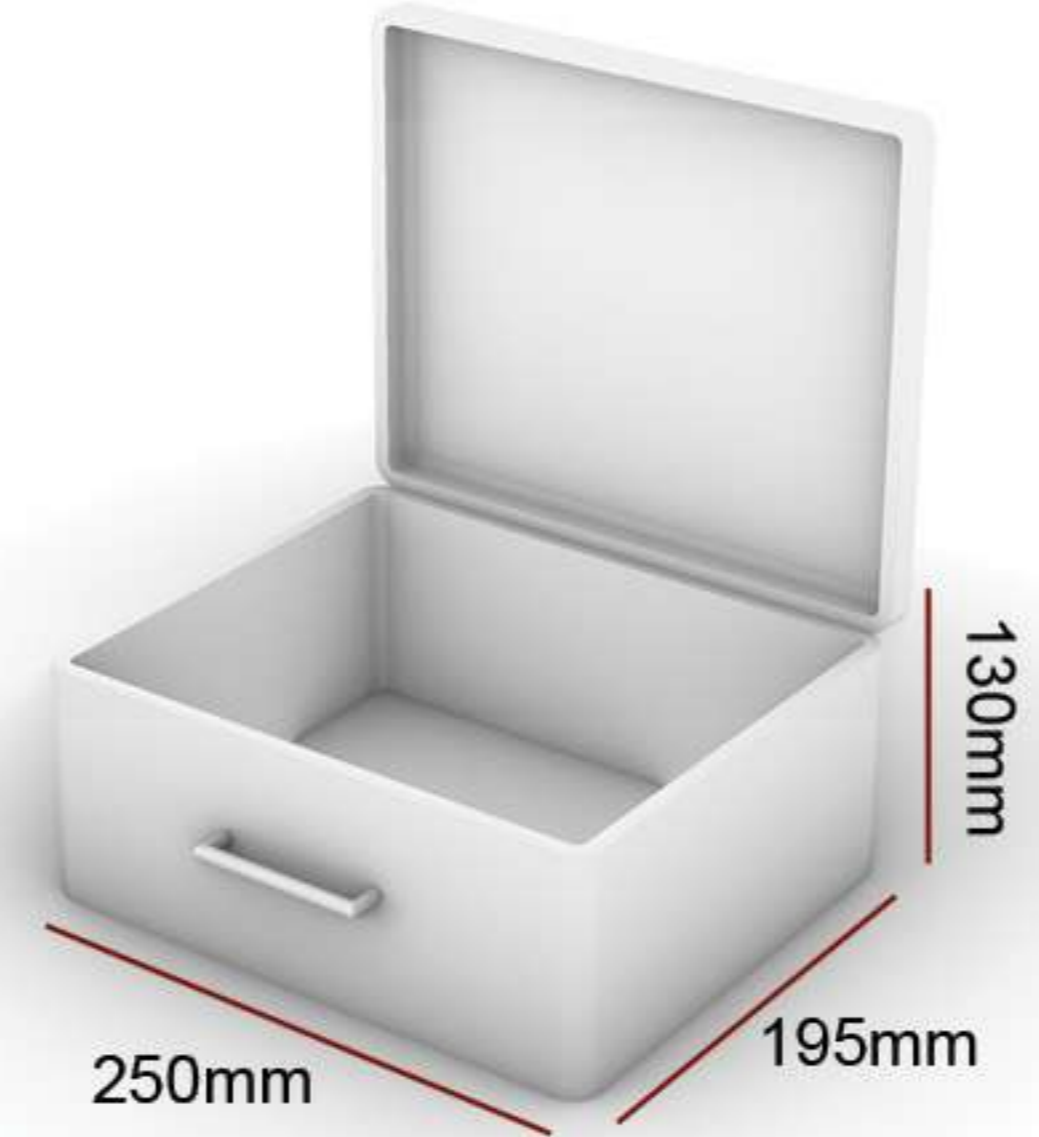

Colored Wooden Box_ TV Box