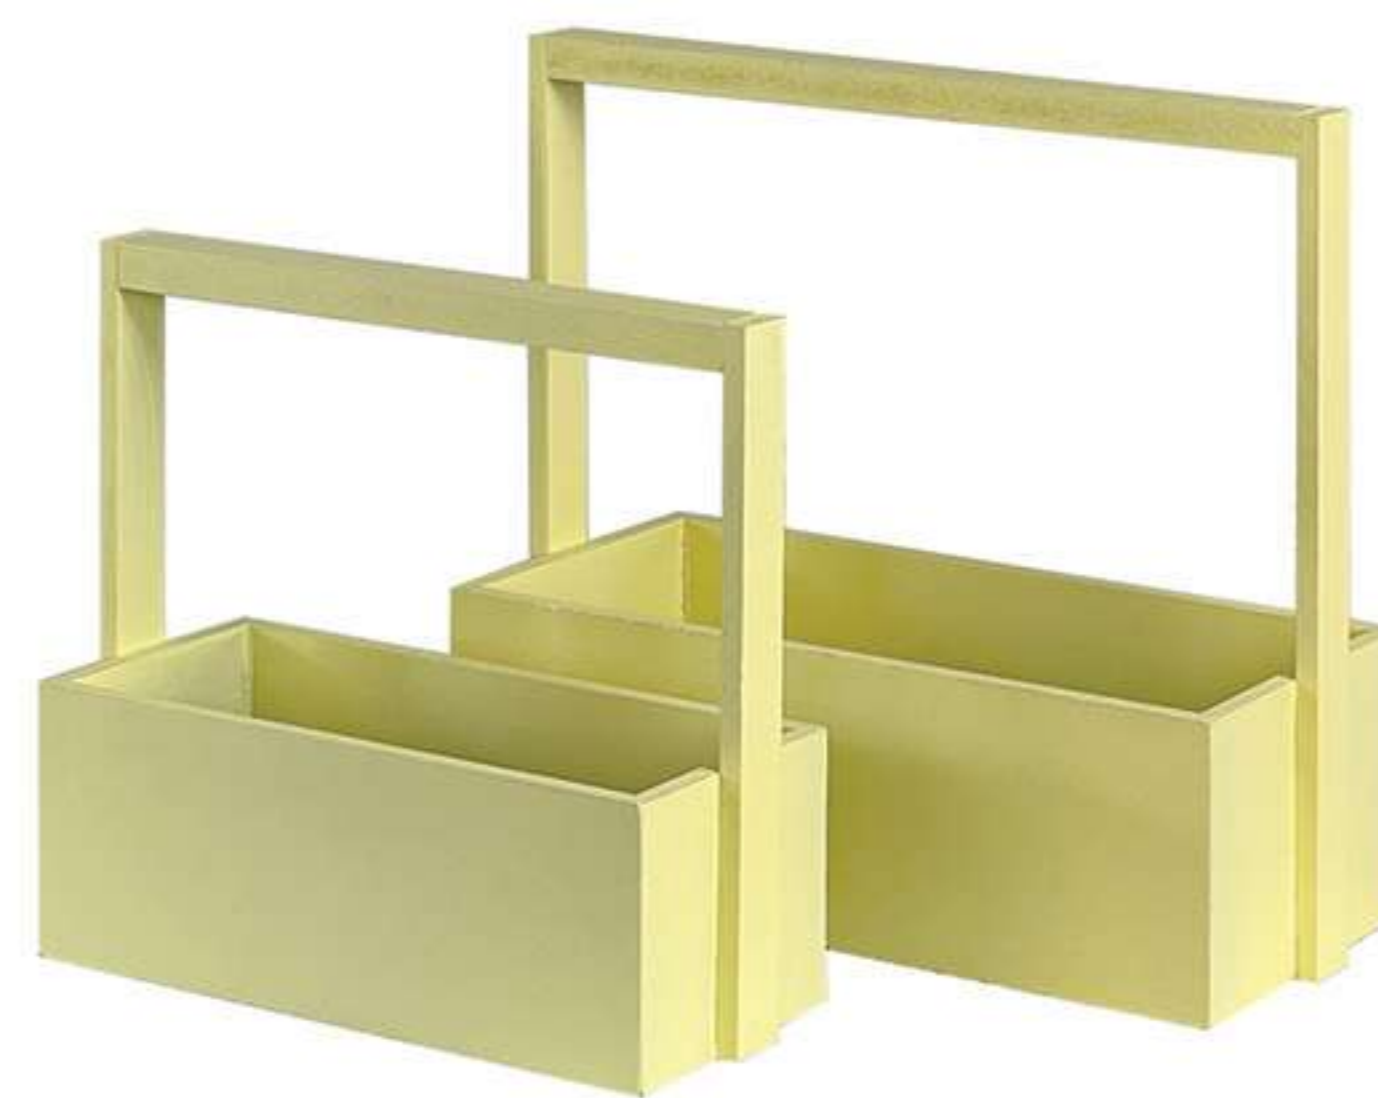

White

Brown

Size X-B
5-Section Divided

White

Brown

Colored Wooden Box - Flower Box

01

02

03

04

05

06

07

08

09

Hard Box

Hard Box packaging designed for dried fruits and nuts.

Hard Box packaging designed for gold items.

Hard Box packaging designed for watches.

Hard Box packaging specifically designed for coffee packs.

Inderboard box