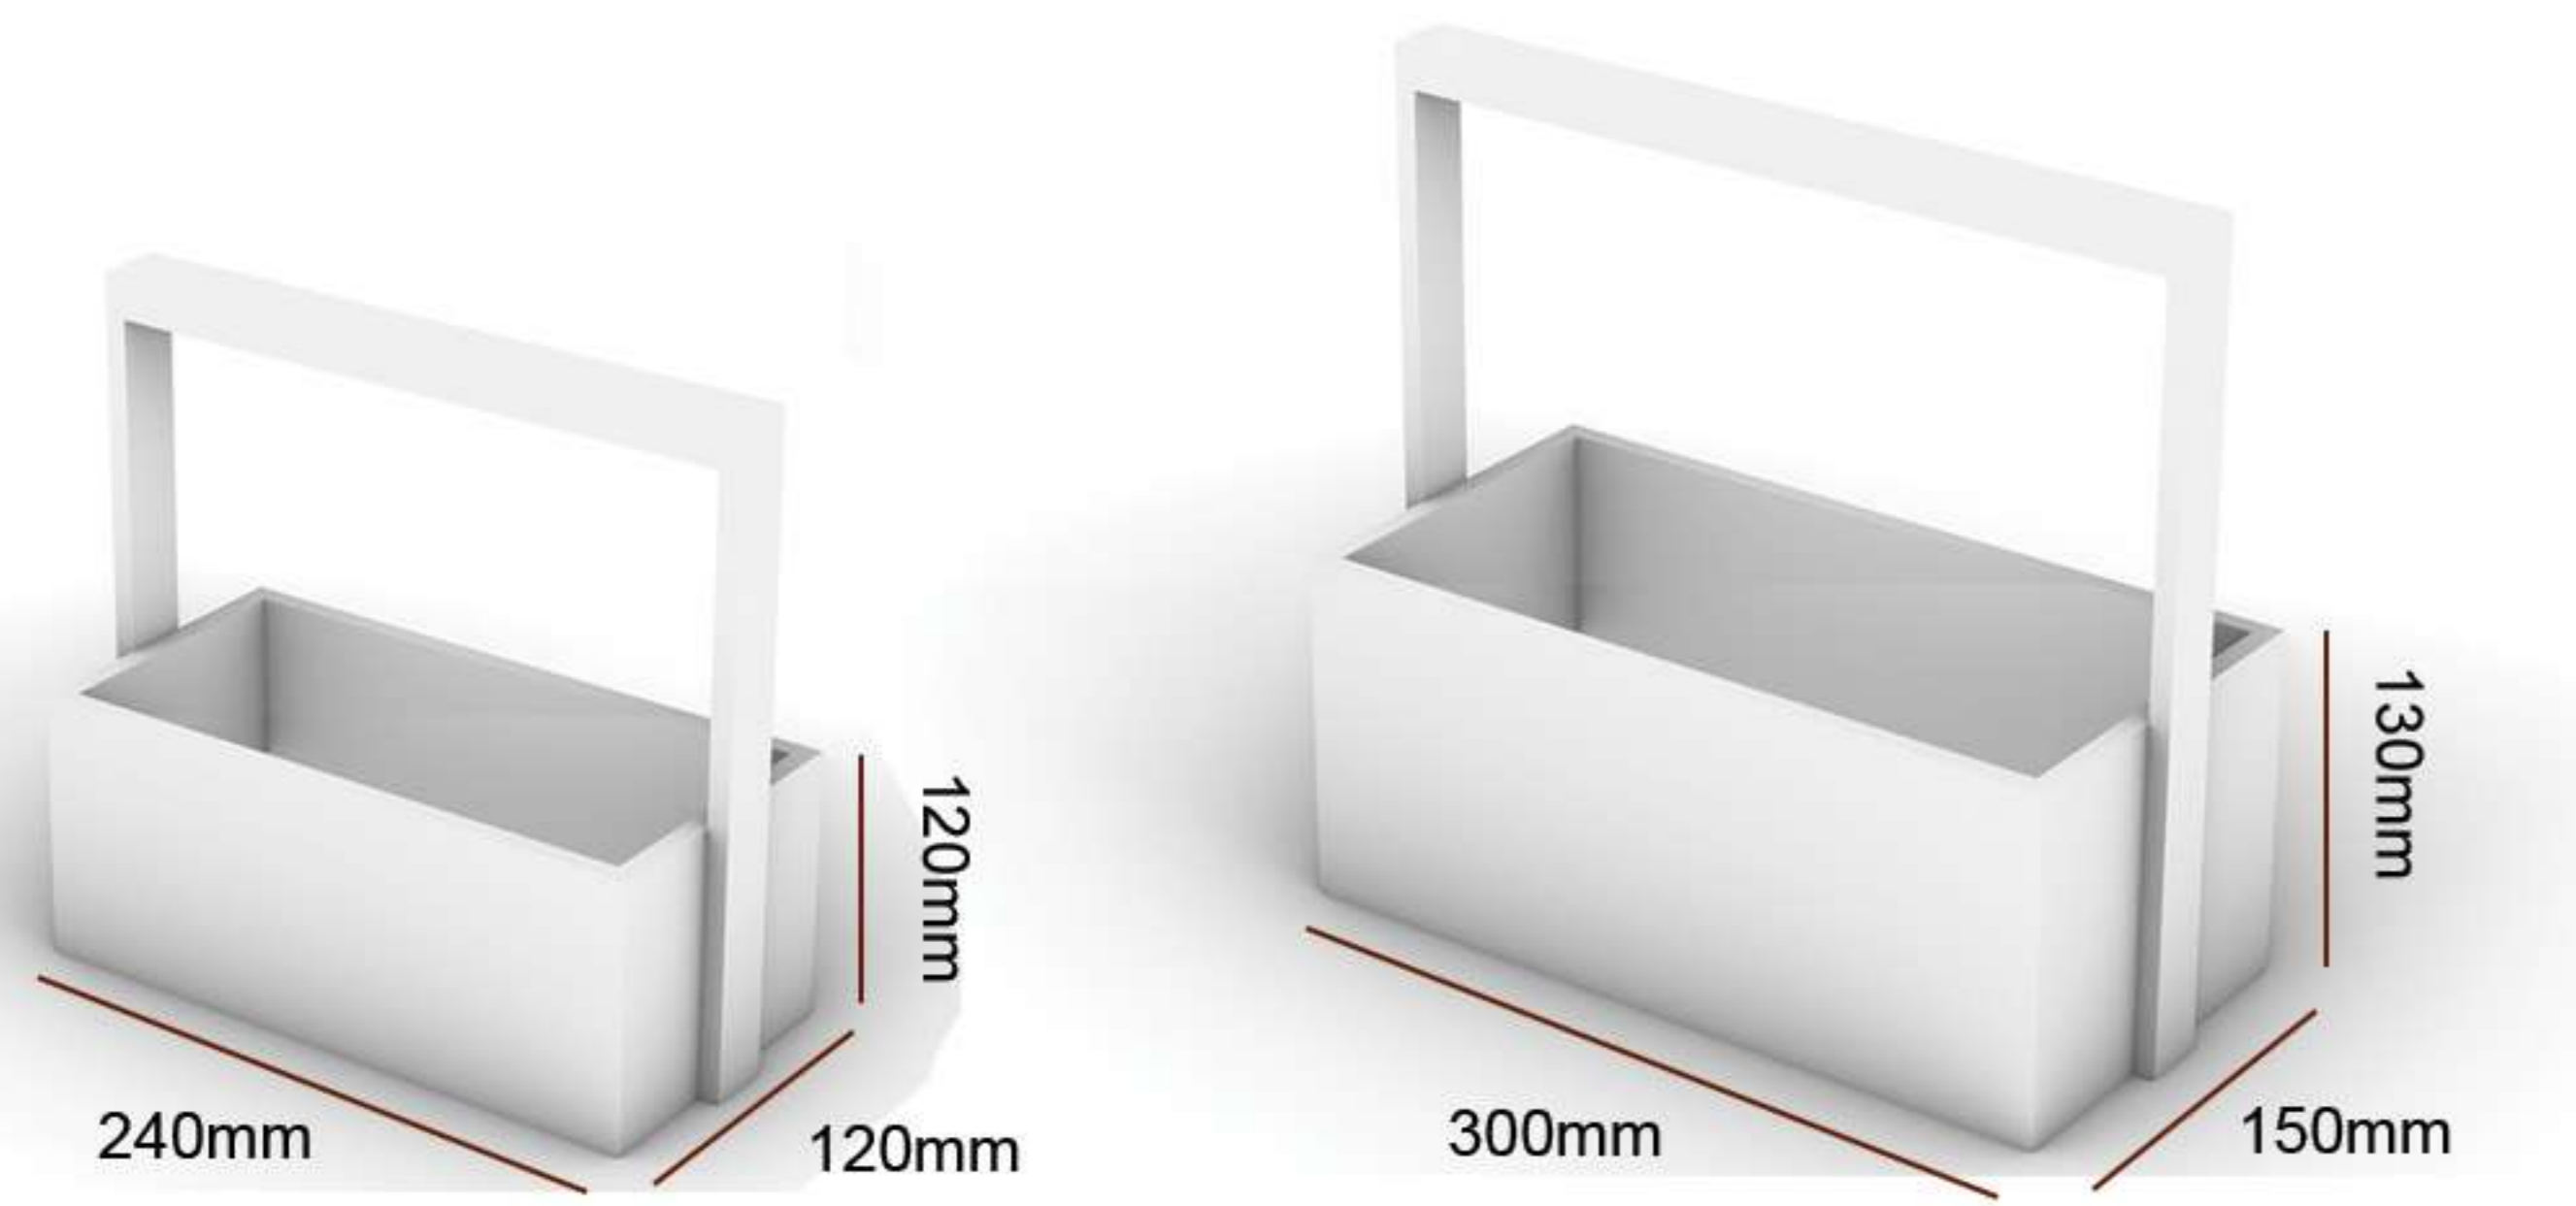

Size R-L
12-Section Divided

Black

Brown

Size R-B
20-Section Divided

Black

Brown

Tailored to fit whatever you have in mind!

Design to suit any purpose.

Colored Wooden Box - Glass Door

Size X-M
4-Section Divided

White

Brown

Size X-Z
5-Section Divided

White

Brown

Size X-L
5-Section Divided

White

Brown

Size X-B
5-Section Divided

White

Brown

Colored Wooden Box - Flower Box

01

02