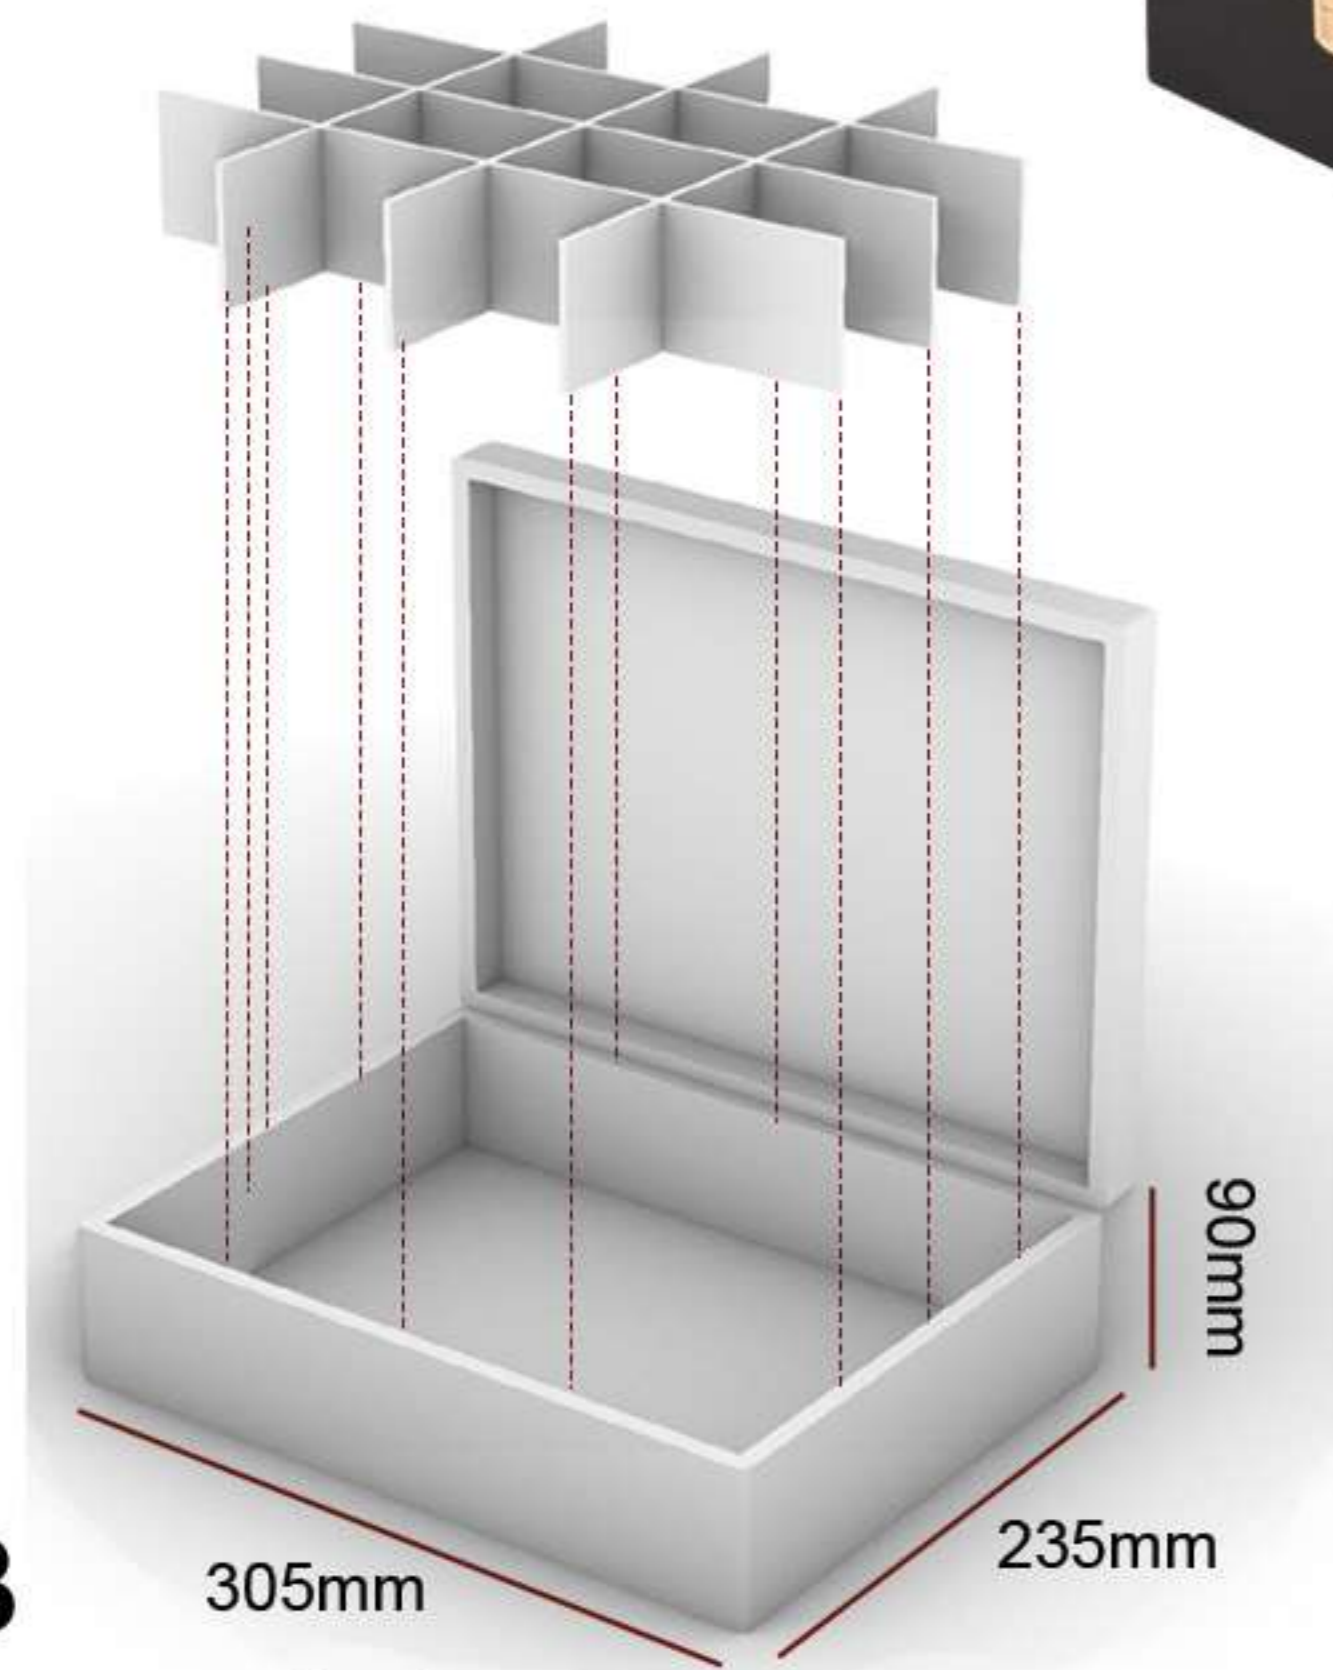

Size R-L
12-Section Divided

Black

Brown

Size R-B
20-Section Divided

Black

Brown

Tailored to fit whatever you have in mind!

Design to suit any purpose.

Colored Wooden Box - Glass Door

Size X-M
4-Section Divided

White

Brown

Size X-Z
5-Section Divided

White

Brown

Size X-L
5-Section Divided