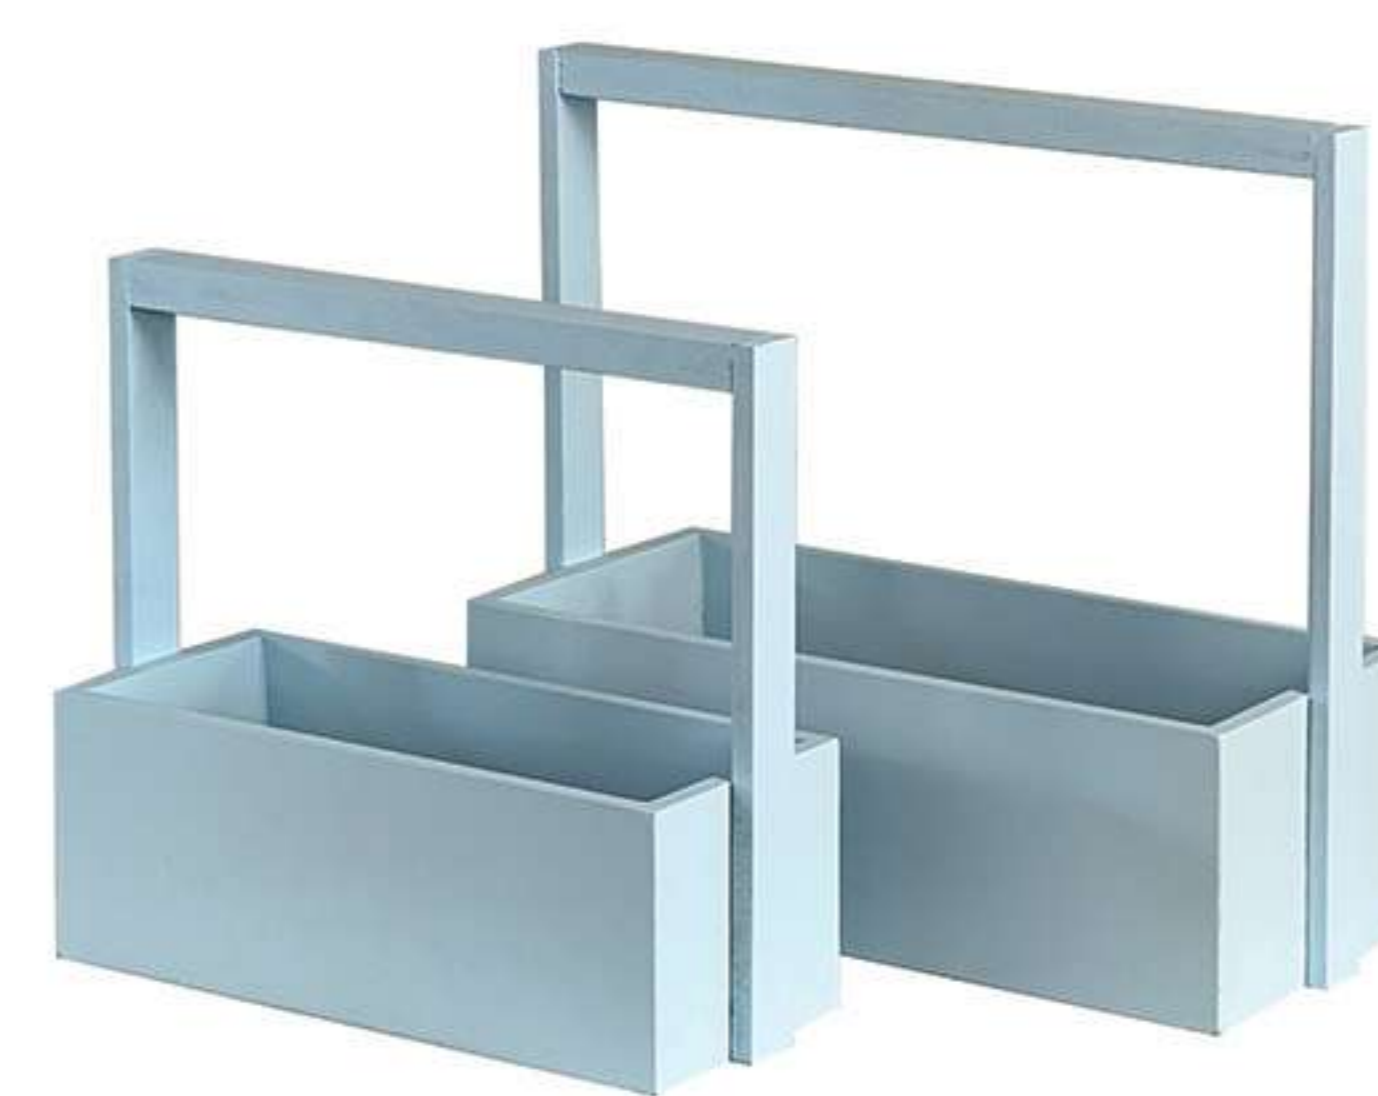

Colored Wooden Box - Flower Box

01

02

03

04

05

06

07

08

09