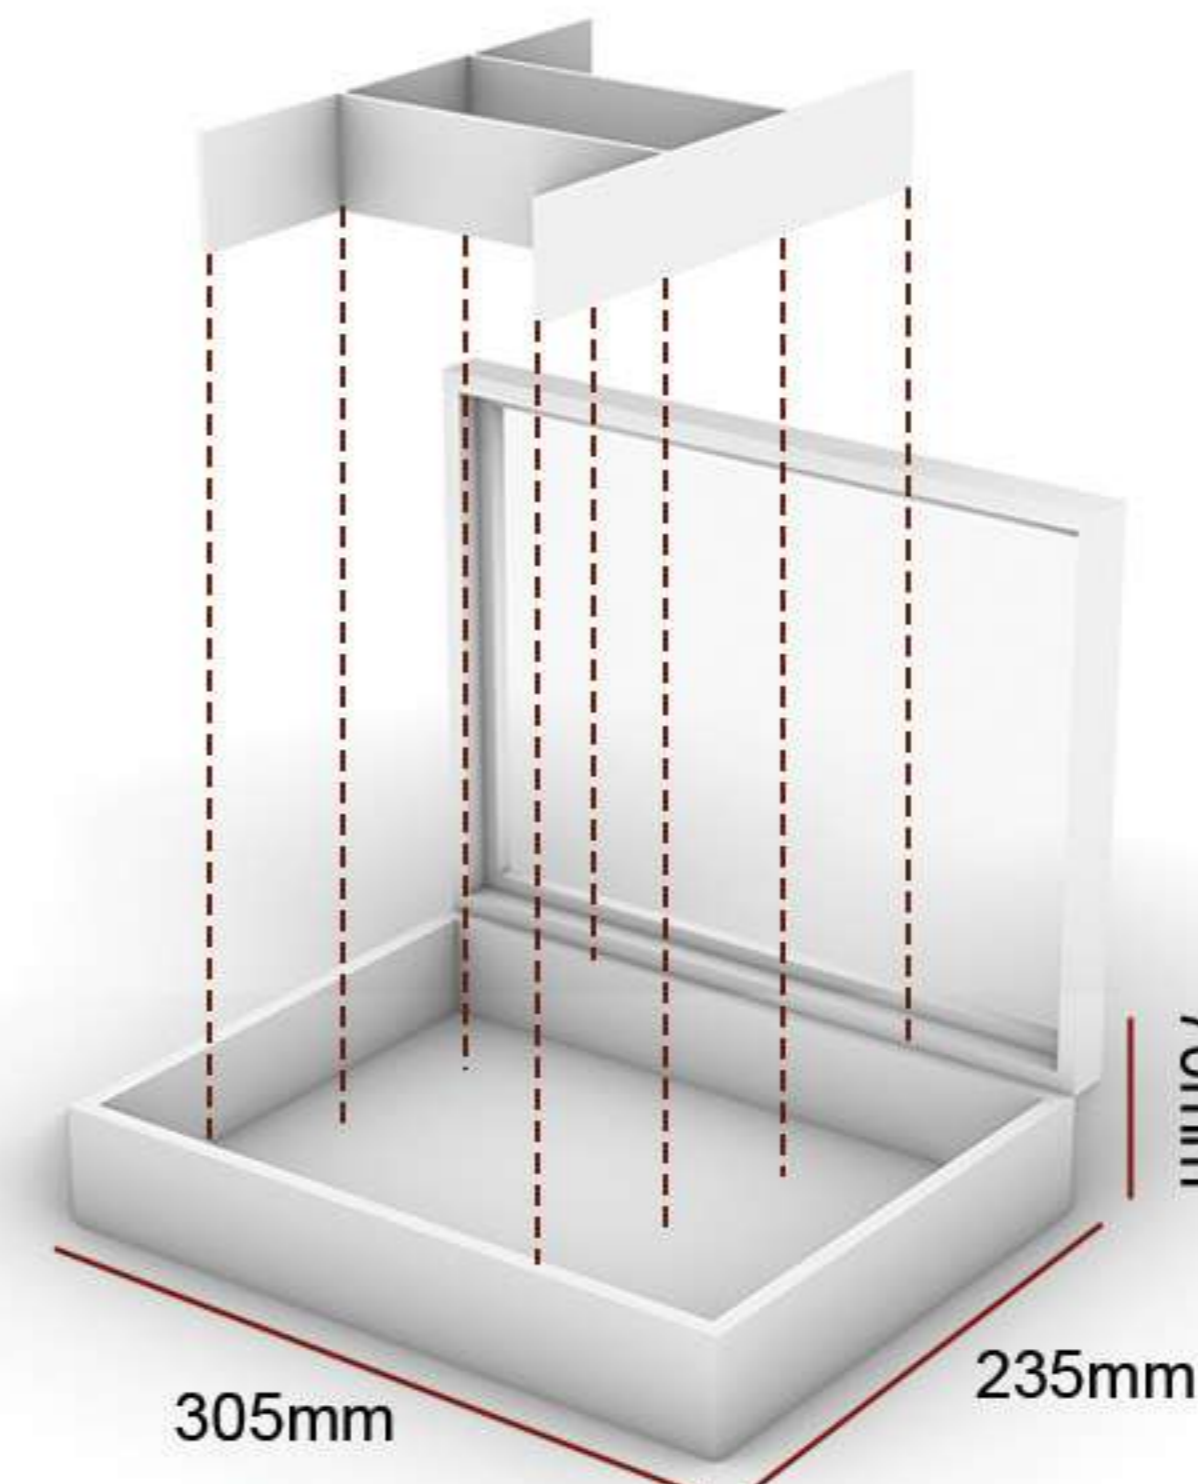

Size X-B
5-Section Divided