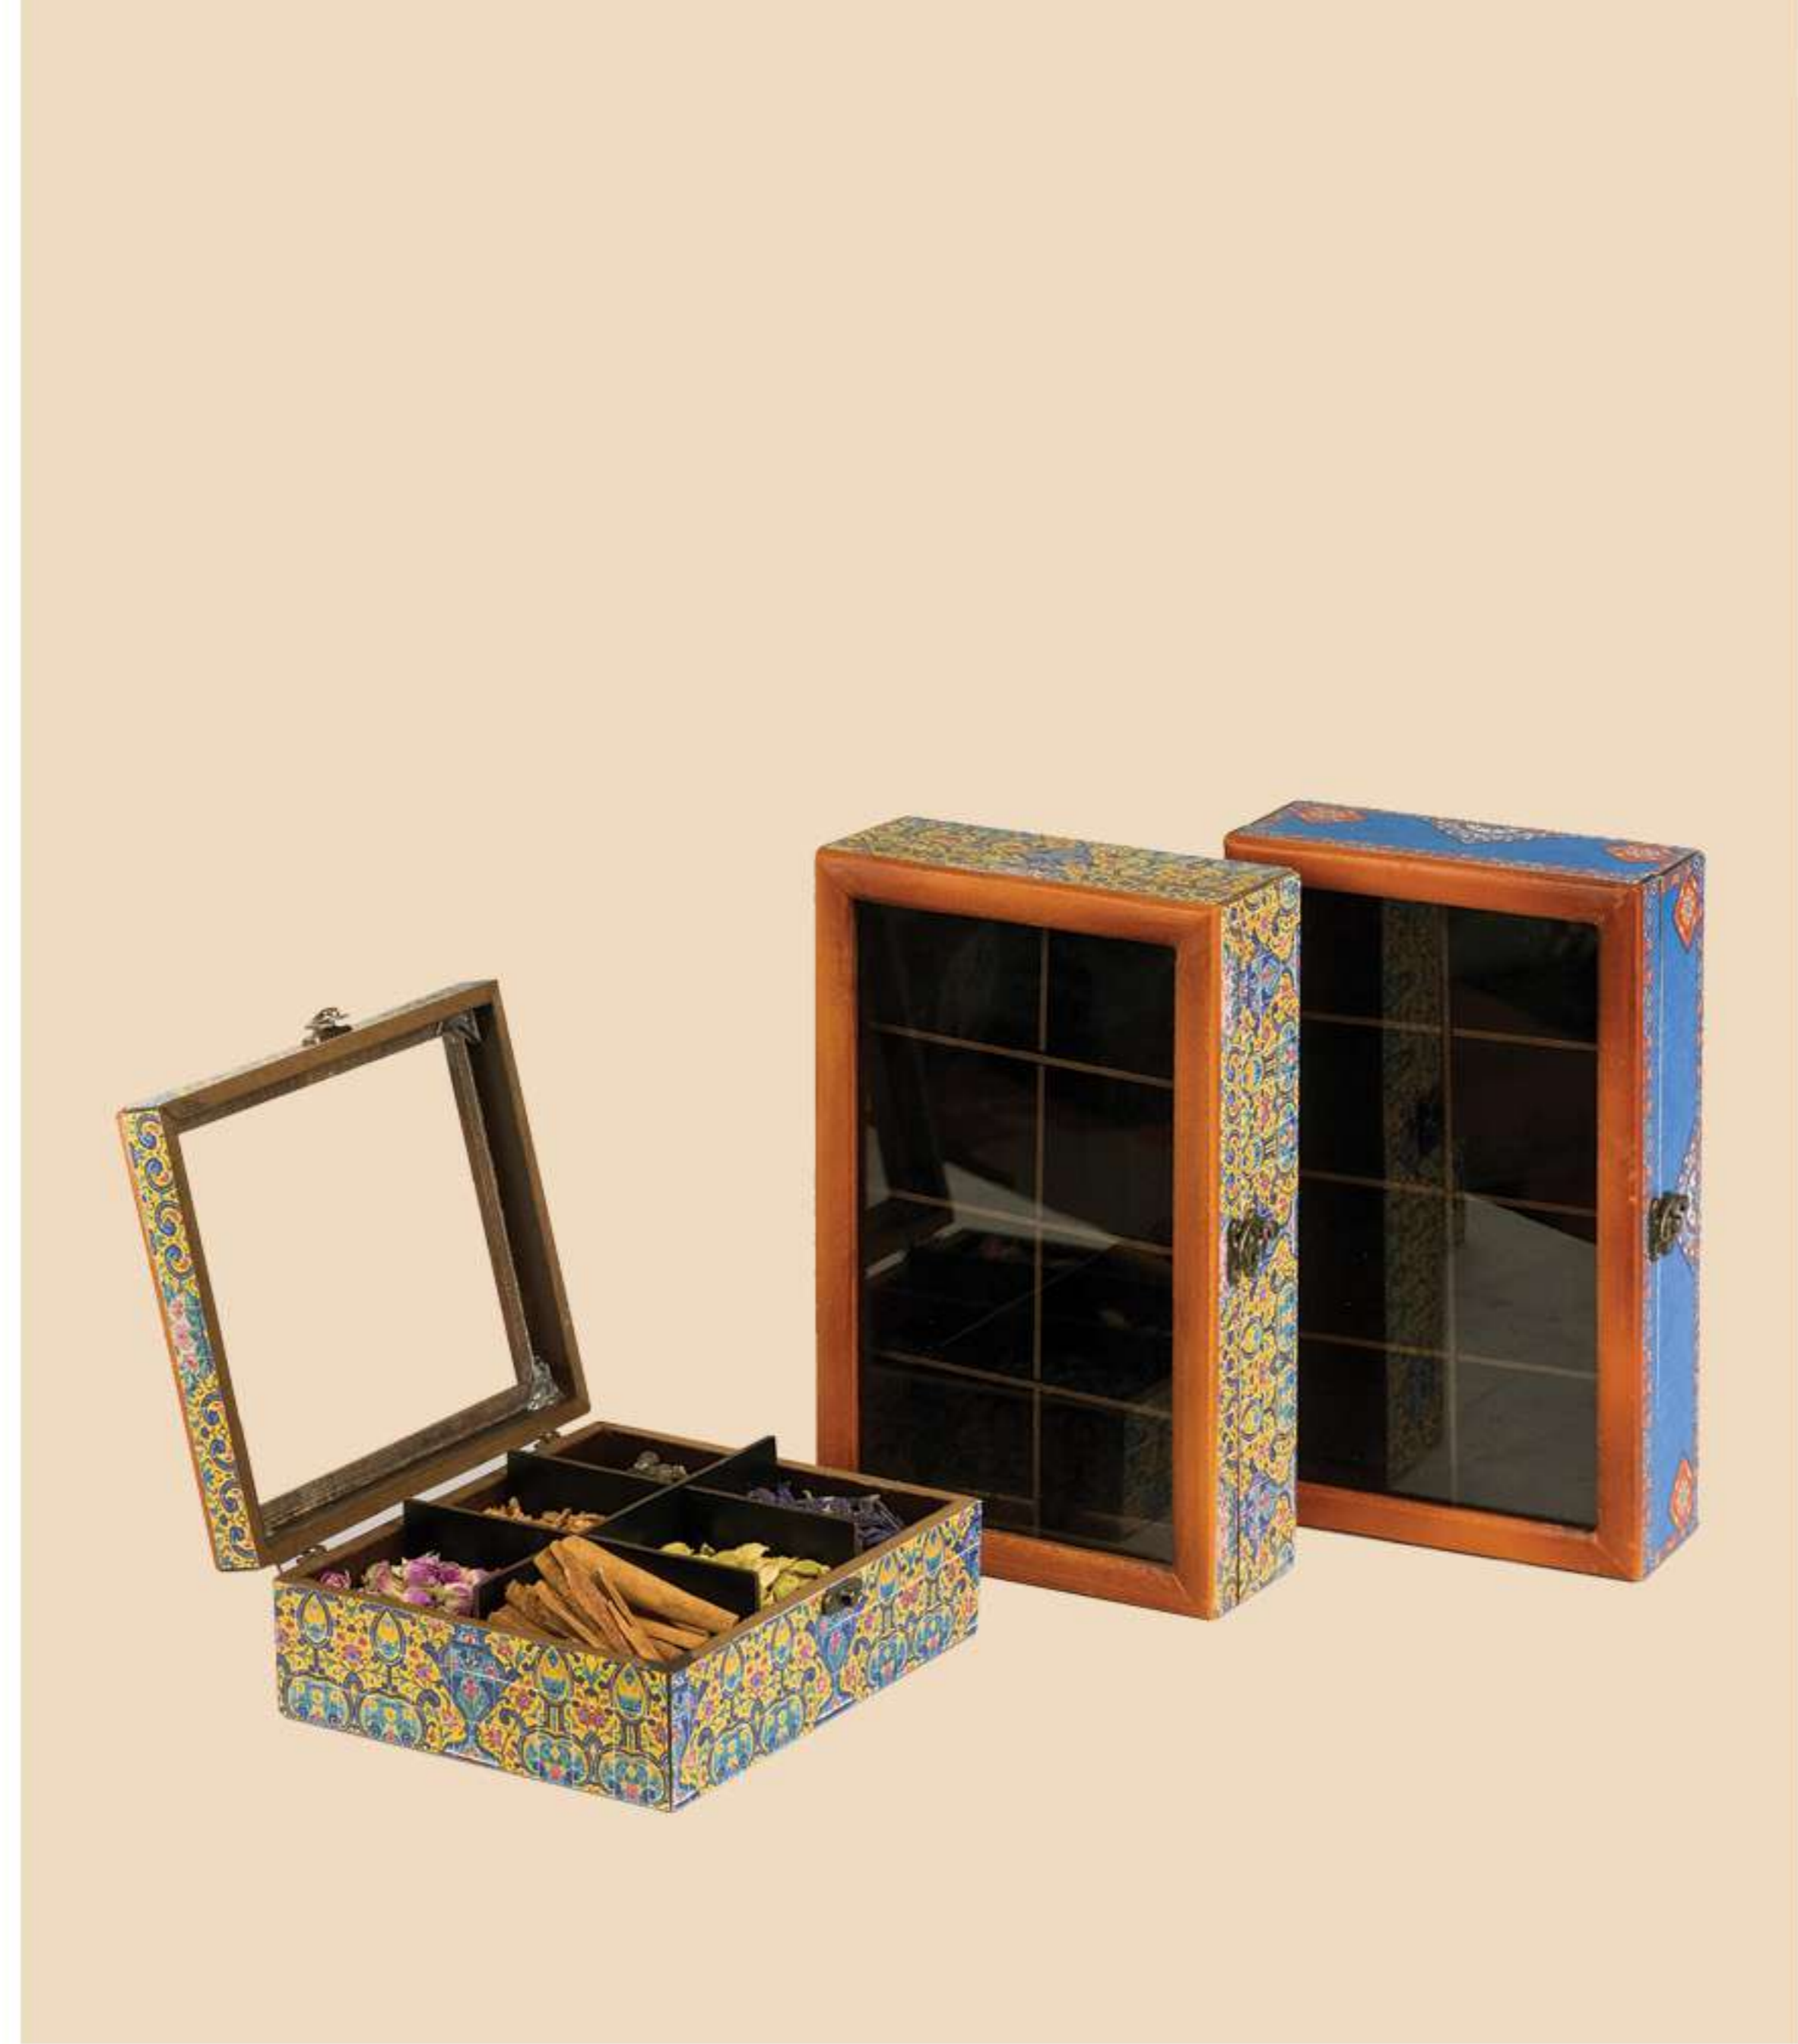

Since 2007

DARAT BOX

Art In Creation, Quality In Speed
Catalogue 2025

Decoupage Box

Decoupage boxes are made from MDF and offer a wide variety of designs, with the option for custom designs featuring your logo. The internal dividers are adjustable or removable, making them ideal for packaging various products.

جعبه های دکوپاژ از MDF ساخته شده و با تنوع بالا و امکان طراحی اختصاصی با طرح و لوگو شما ارائه می شوند. جداکننده های داخلی قابل تغییر یا حذف بوده و برای بسته بندی محصولات مختلف مناسب هستند.

Decoupage Box

Leather boxes with an MDF base offer a perfect blend of durability and elegance. The leather covering, available in various colors and textures, adds a luxurious and refined look to these boxes. They can be produced with or without a base and may include removable dividers, allowing for the organization of different products such as jewelry, chocolates, tea, herbal infusions, nuts, and dried fruits.