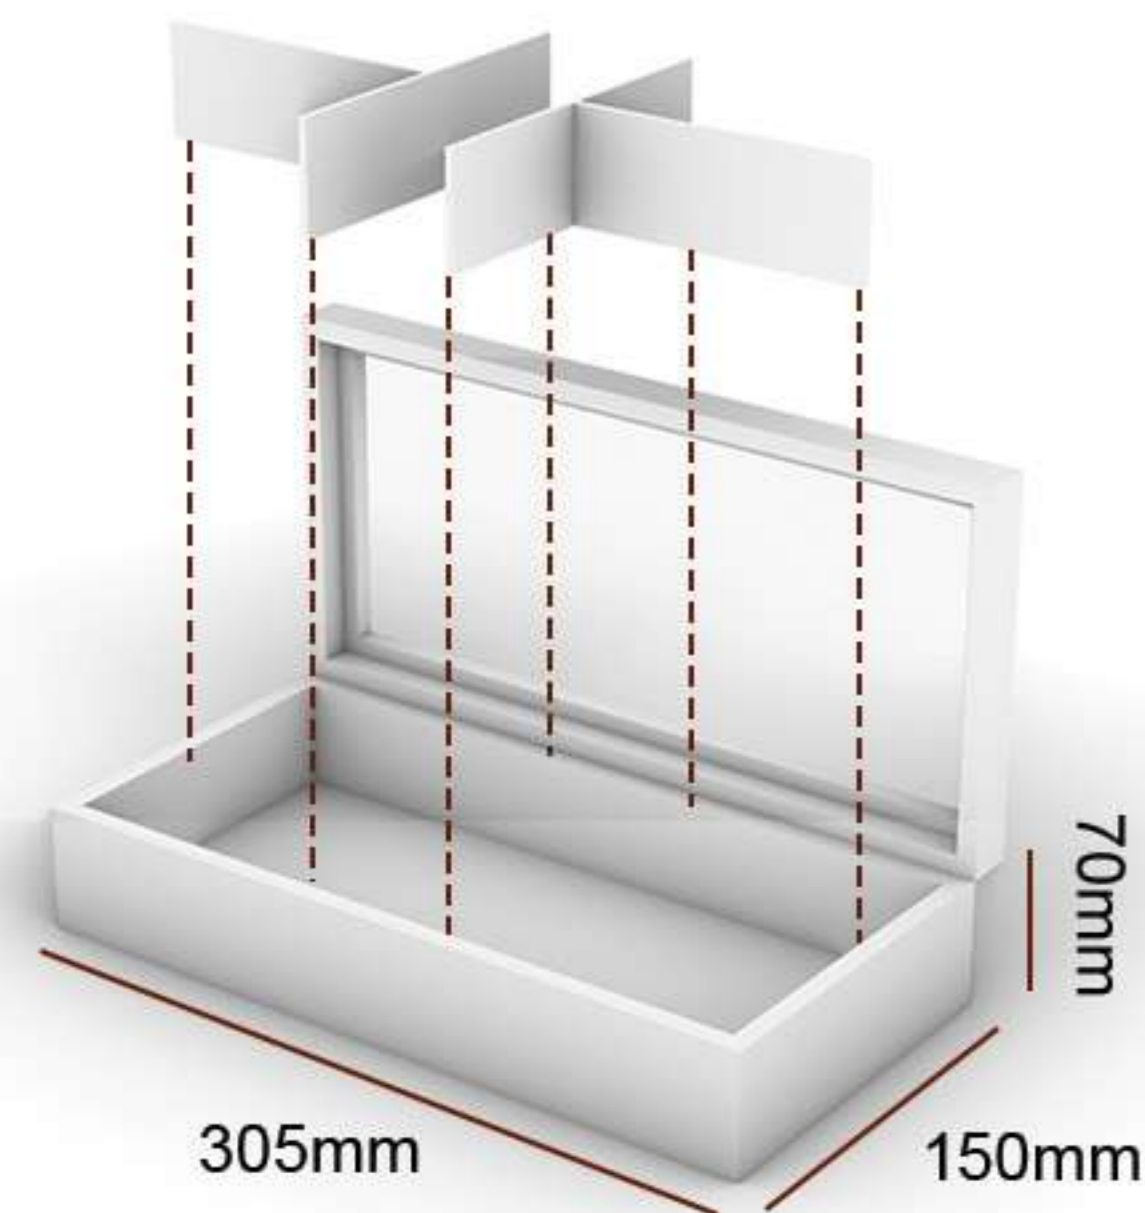

Size R-L
12-Section Divided

Black

Brown

Size R-B
20-Section Divided

Black

Brown

Tailored to fit whatever you have in mind!

Design to suit any purpose.

Colored Wooden Box - Glass Door

Size X-M
4-Section Divided

White

Brown

Size X-Z
5-Section Divided

White

Brown

Size X-L
5-Section Divided