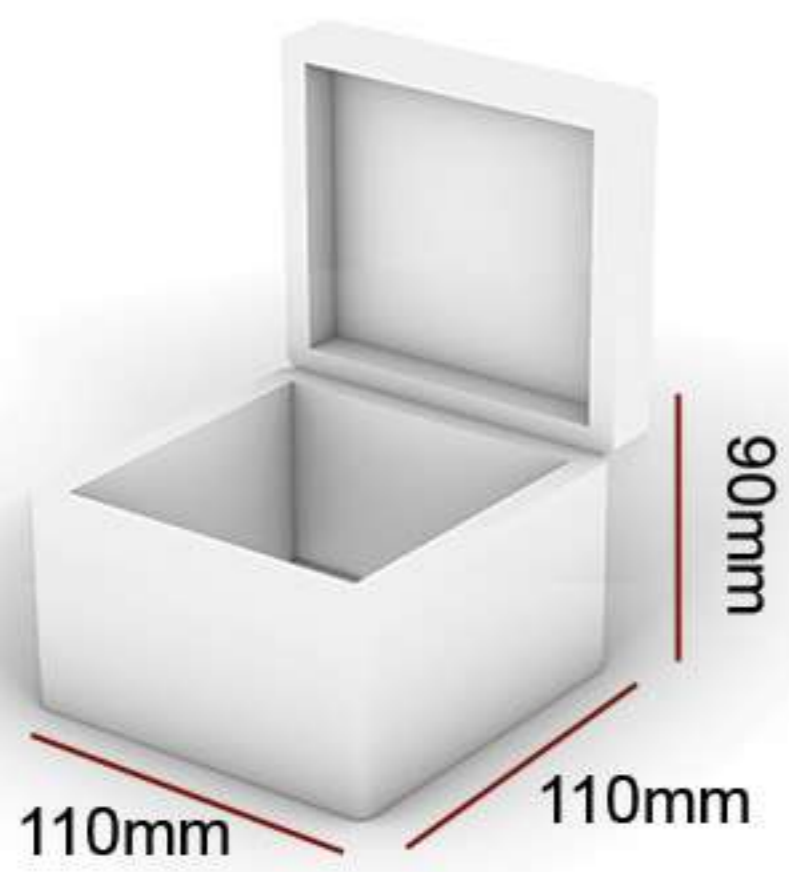

Since 2007

DARAT BOX

Art In Creation, Quality In Speed
Catalogue 2025

Decoupage Box

Decoupage boxes are made from MDF and offer a wide variety of designs, with the option for custom designs featuring your logo. The internal dividers are adjustable or removable, making them ideal for packaging various products.

جعبه های دکوپاژ از MDF ساخته شده و با تنوع بالا و امکان طراحی اختصاصی با طرح و لوگو شما ارائه می شوند. جداکننده های داخلی قابل تغییر یا حذف بوده و برای بسته بندی محصولات مختلف مناسب هستند.

Decoupage Box

Size M
4-Section Divided

Size B
16-Section Divided

Size L
12-Section Divided

Size Z
8-Section Divided

Size F
4-Section Divided

Size S
1-Section Divided

Can be customized for anything you desire.

Size G
1-Section Divided