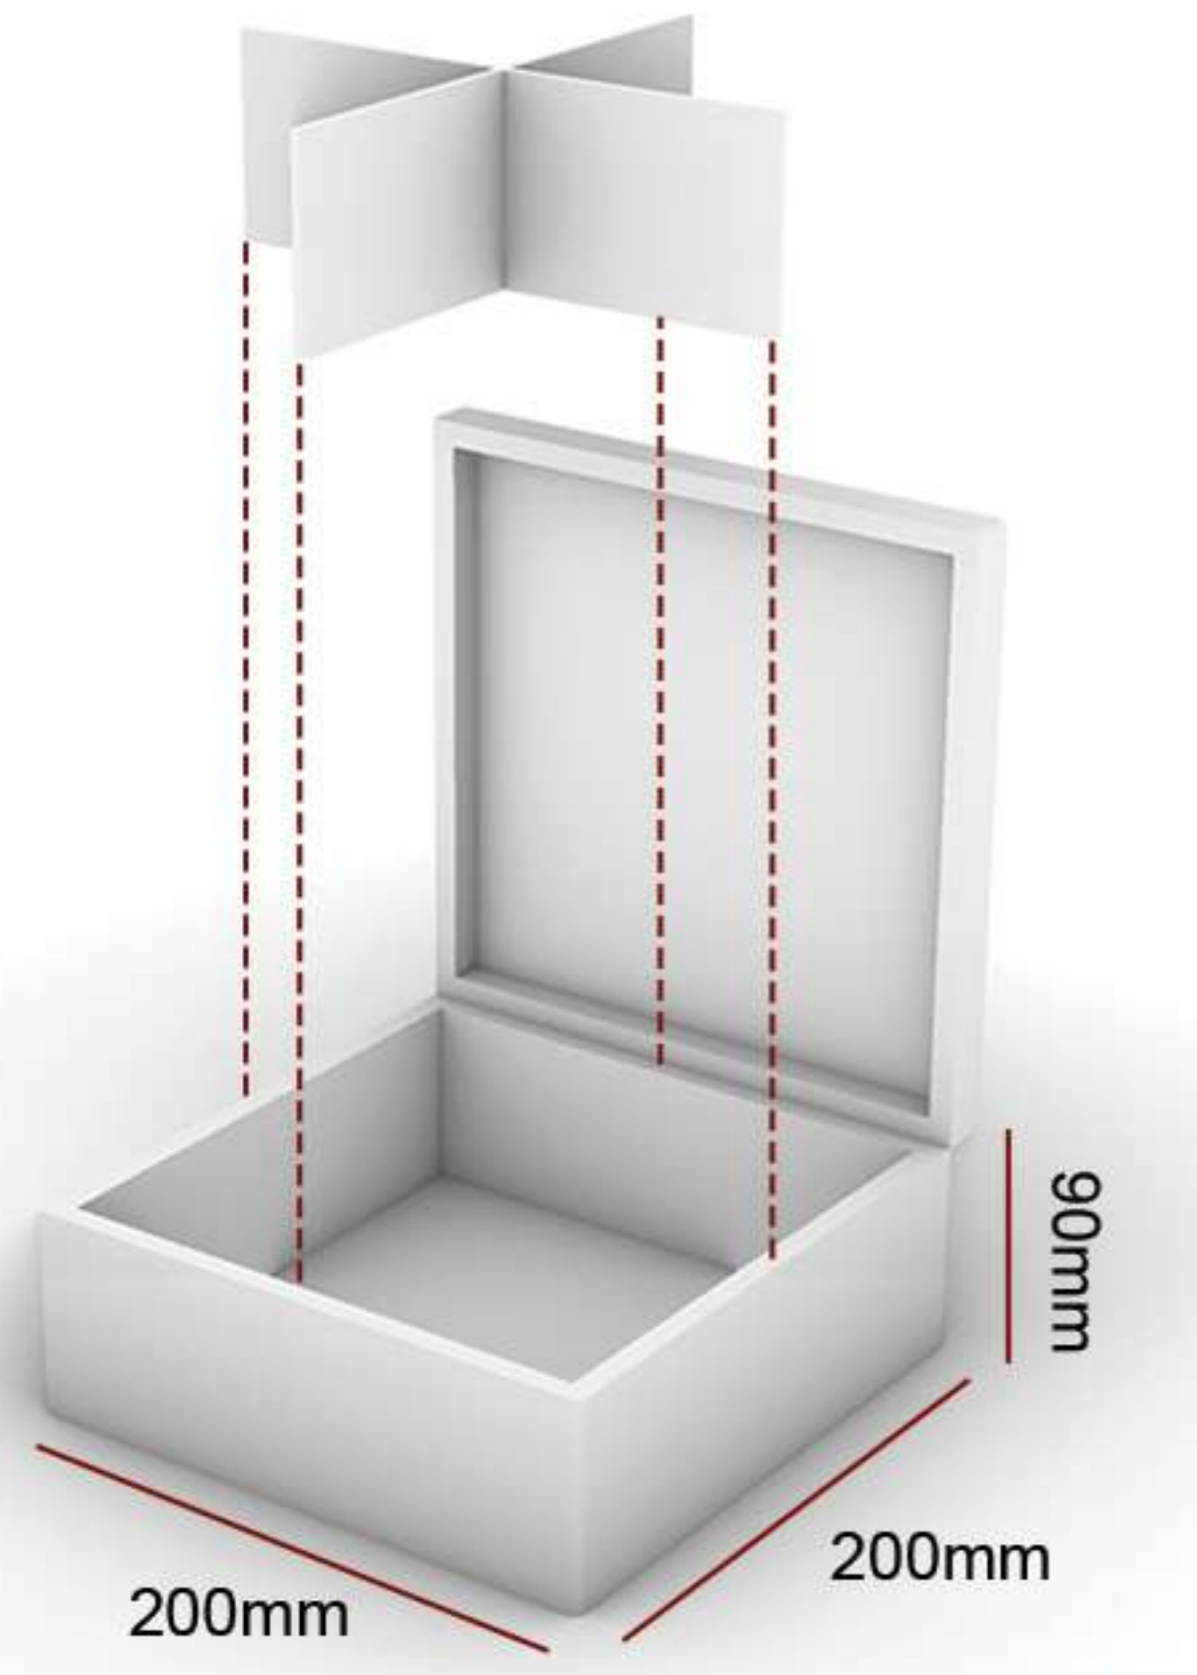

Since 2007

DARAT BOX

Art In Creation, Quality In Speed
Catalogue 2025

Decoupage Box

Decoupage boxes are made from MDF and offer a wide variety of designs, with the option for custom designs featuring your logo. The internal dividers are adjustable or removable, making them ideal for packaging various products.

جعبه های دکوپاژ از MDF ساخته شده و با تنوع بالا و امکان طراحی اختصاصی با طرح و لوگو شما ارائه می شوند. جداکننده های داخلی قابل تغییر یا حذف بوده و برای بسته بندی محصولات مختلف مناسب هستند.

Decoupage Box

Size M
4-Section Divided

Size B
16-Section Divided

Size L
12-Section Divided

Size Z
8-Section Divided

Size F
4-Section Divided

Size S
1-Section Divided

Can be customized for anything you desire.

Size G
1-Section Divided