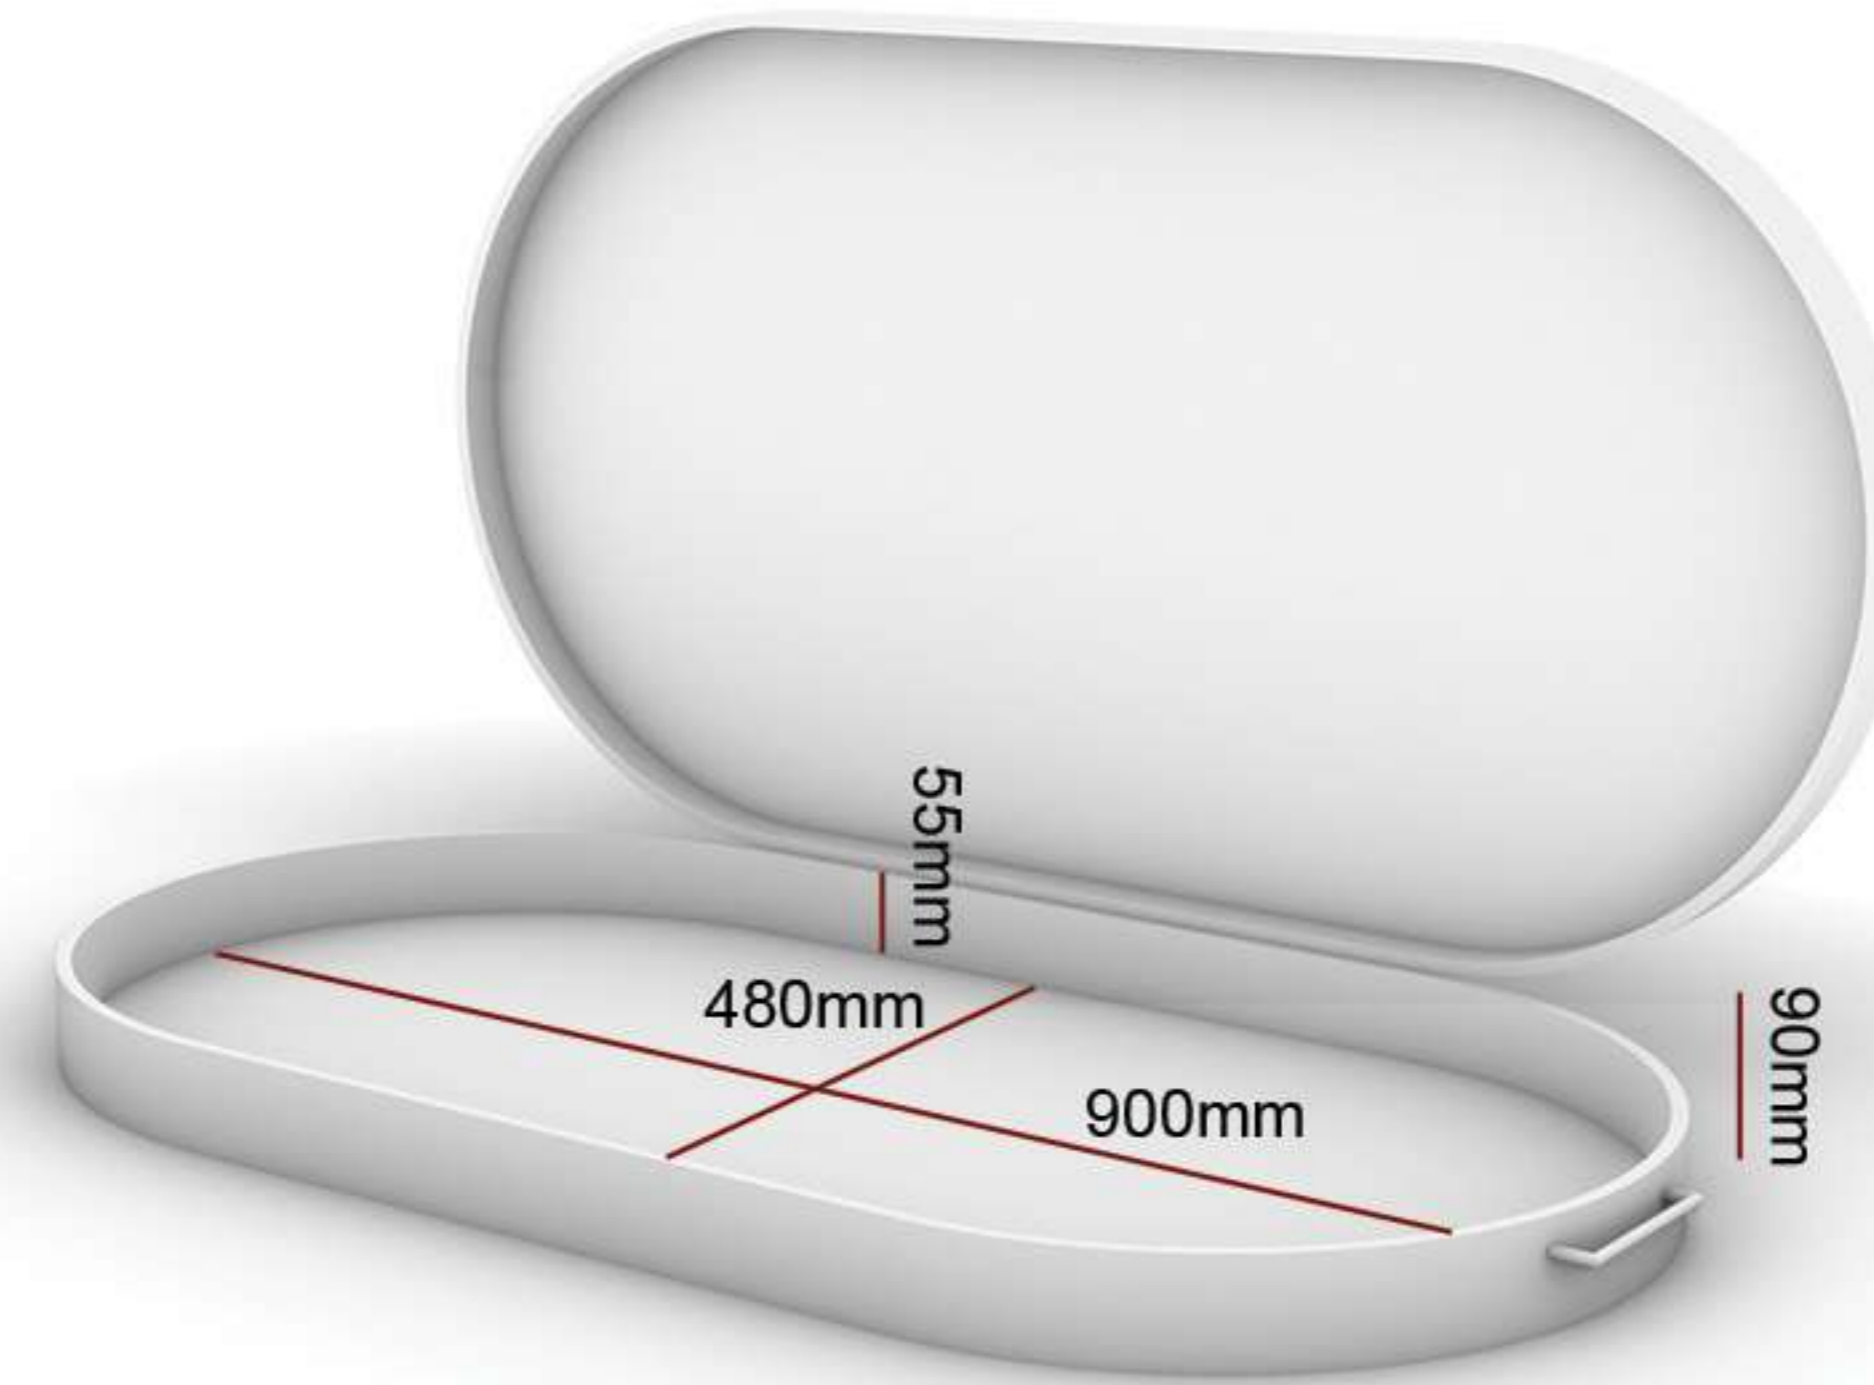

Blue

Green

Red

Blue

Green

Termeh Box VIP

Size VIP

Size VIP Oval

Size R-L
12-Section Divided

Black

Brown

Size R-B
20-Section Divided

Black

Brown

Tailored to fit whatever you have in mind!

Design to suit any purpose.