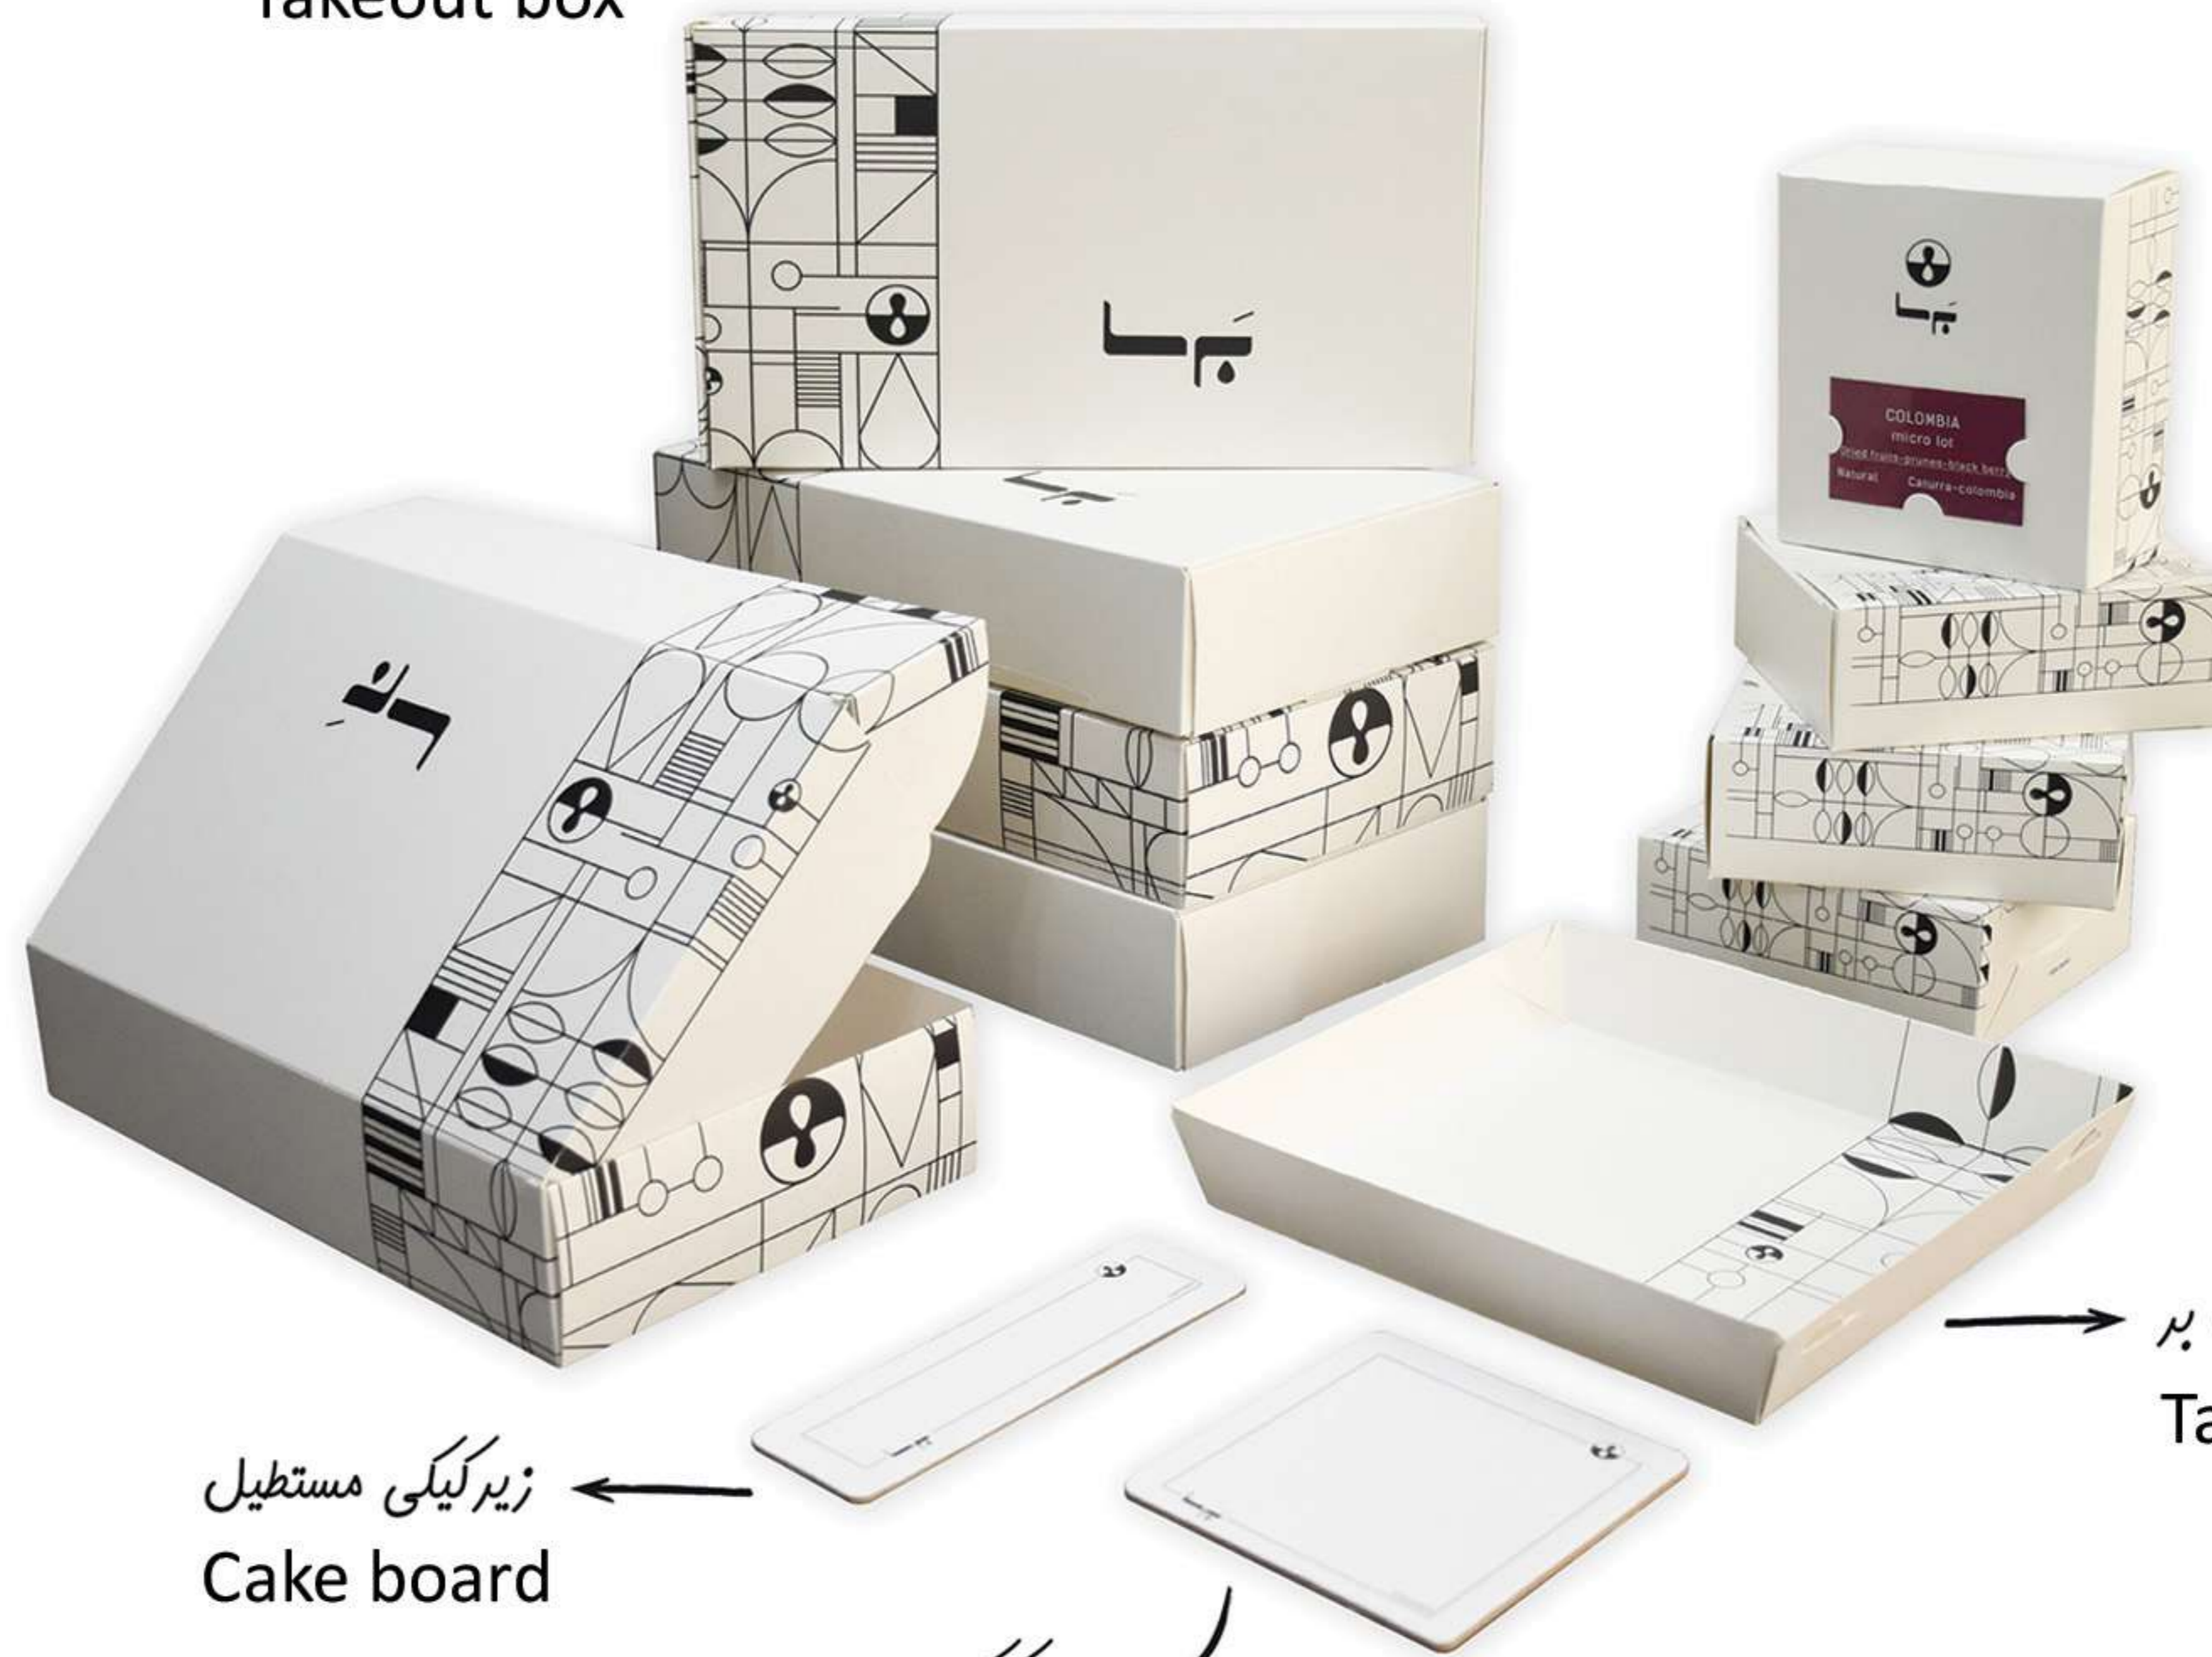

White

Brown

Size X-B
5-Section Divided

White

Brown

Colored Wooden Box - Flower Box

01

02

Hard Box packaging designed for dried fruits and nuts.

Hard Box packaging designed for gold items.

Hard Box packaging designed for watches.

Hard Box packaging specifically designed for coffee packs.

Inderboard box

گنجایش تقریباً ۱ کیلوگرم برای آجیل و خشکبار

Khatam Design with a capacity of approximately 1 kg for nuts.

Size square

25 . 25 . 07 cm

Size rectangle

30 . 19/5 . 07 cm

coffee box

باکس بیرون بر
Takeout box

باکس قهوه
coffee box

سینی بیرون بر
Takeout tray

زیرکیلی مستطیل
Cake board

زیرکیلی مربع
Cake board

Inderboard box

Packaging designed for sweets and chocolates.

packaging designed for sweets with an accompanying bag.