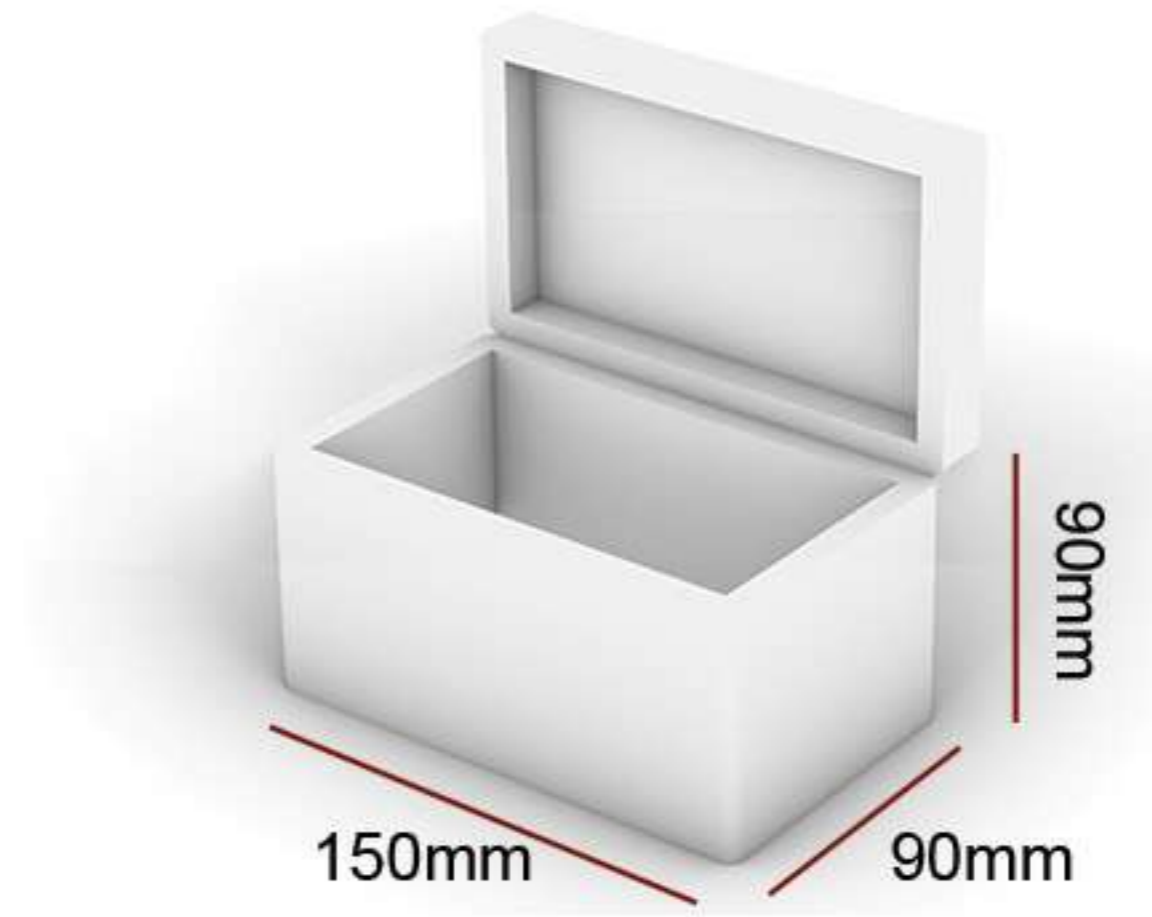

Since 2007

DARAT BOX

Art In Creation, Quality In Speed
Catalogue 2025

Decoupage Box

Decoupage boxes are made from MDF and offer a wide variety of designs, with the option for custom designs featuring your logo. The internal dividers are adjustable or removable, making them ideal for packaging various products.

جعبه های دکوپاژ از MDF ساخته شده و با تنوع بالا و امکان طراحی اختصاصی با طرح و لوگو شما ارائه می شوند. جداکننده های داخلی قابل تغییر یا حذف بوده و برای بسته بندی محصولات مختلف مناسب هستند.

Decoupage Box

Size M
4-Section Divided

Size B
16-Section Divided

Size L
12-Section Divided

Size Z
8-Section Divided

Size F
4-Section Divided

Size S
1-Section Divided

Can be customized for anything you desire.

Size G
1-Section Divided