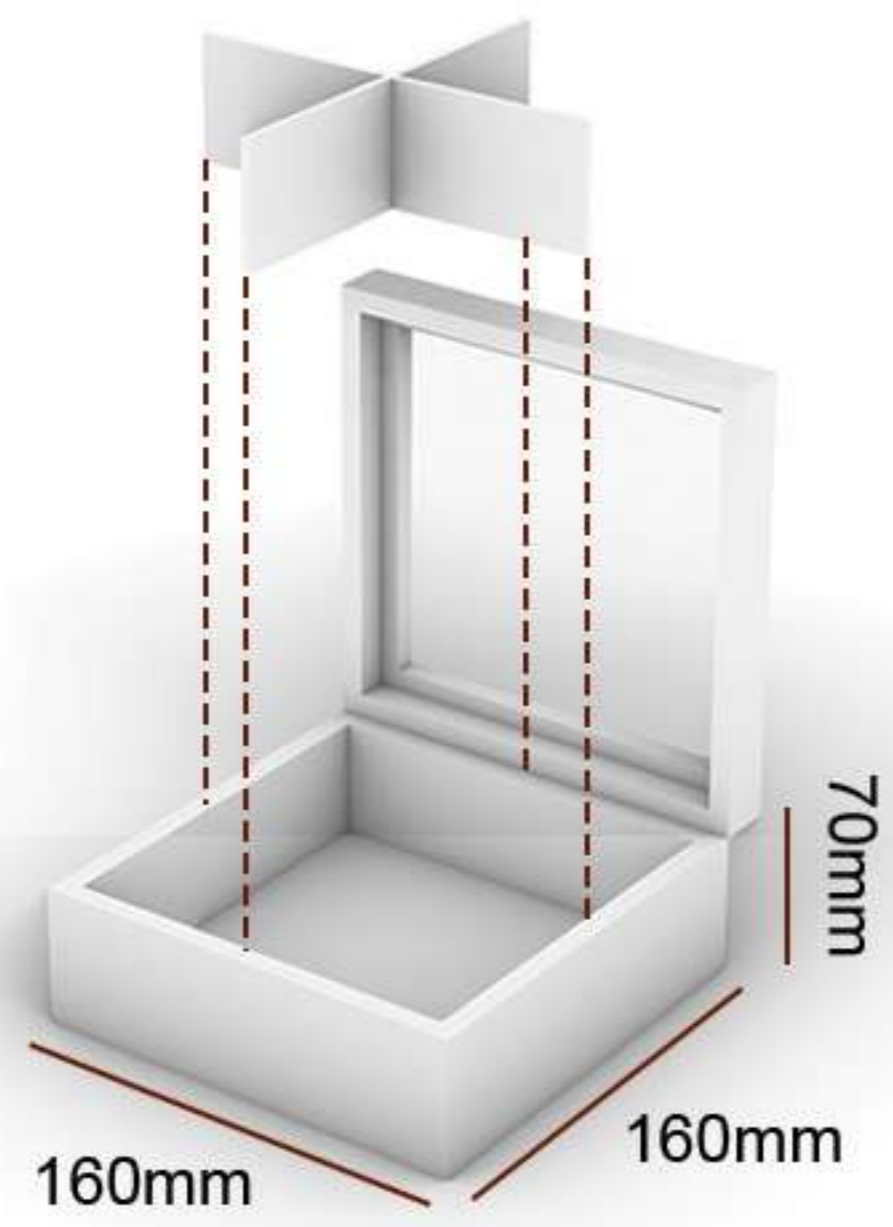

Size R-L
12-Section Divided

Black

Brown

Size R-B
20-Section Divided

Black

Brown

Tailored to fit whatever you have in mind!

Design to suit any purpose.

Colored Wooden Box - Glass Door

Size X-M
4-Section Divided

White

Brown

Size X-Z
5-Section Divided

White

Brown

Size X-L
5-Section Divided